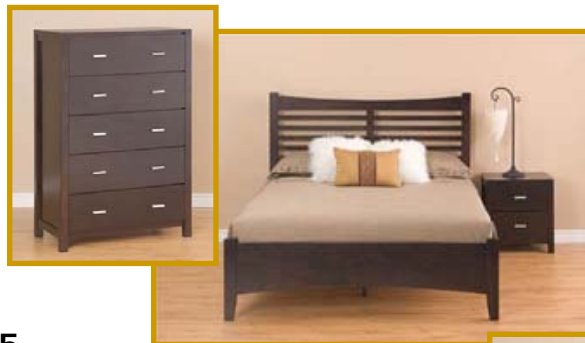

Total for Master Bedroom: $1,645
+ Taxes