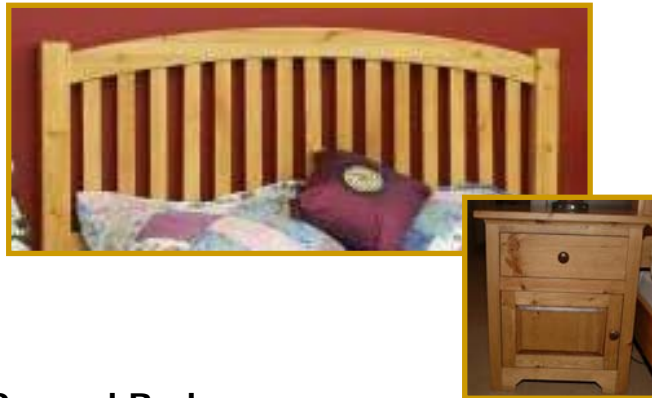

Two Bedroom Packages

Rustic - Bronze

Living Room

-  Double Fabric Sofa Bed
-  Fabric Loveseat
-  Coffee Table
-  Two End Tables

Total for Living Room: \$2,995
+ Taxes

Dining Room

-  Dining Table
-  Six Dining Chairs

Total for Dining Room: \$1,350
+ Taxes

Master Bedroom

-  Pine Queen Headboard
-  Mattress Box Set
-  Metal Bed Frame
-  Pine Bedside Table
-  Pine Dresser

Total for Bedroom: \$2,374
+ Taxes

Second Bedroom

-  Queen Headboard
-  Mattress Box Set
-  Metal Bed Frame
-  Bedside Table
-  Dresser

Total for Second Bedroom: \$2,244
+ Taxes

Total Price for Rustic Bronze Two Bedroom Furniture Package: \$8,963
+ Taxes