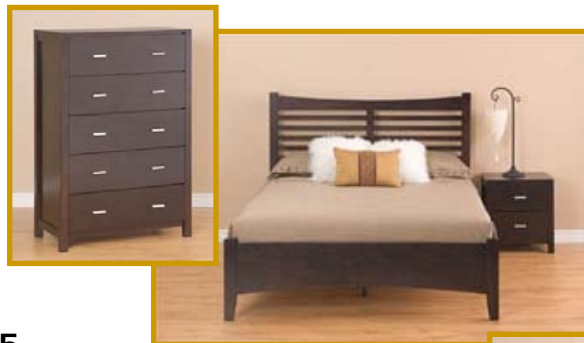

Total for Master Bedroom: $1,645
+ Taxes